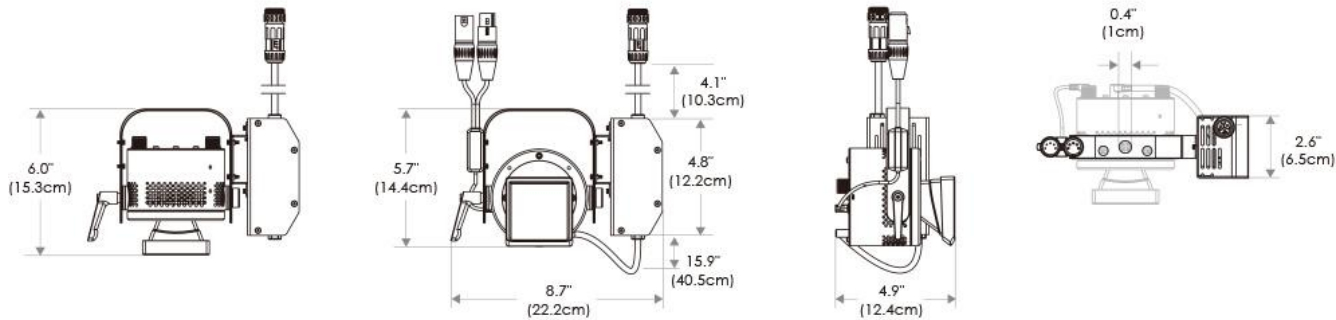

MECHANICAL FIGURES