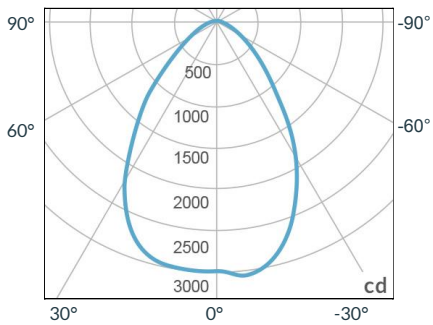

Plug/Connection

US US 120V
EU EU 220V

SPECIFICATIONS

CRI / TLCI	95/90 typical (in CCT Mode of 2800K-6500K)
Dimming	100% - 0% flicker free
Power Draw	90W max
AC Input	100 - 240V AC, 50 - 60Hz
Remote Control	DMX 512
Cooling	Fan Cooled
Acoustic Noise	23 dBA
Operating Temp.	32 - 104°F (0 - 40°C)
Weight (Fixture + Power Supply)	3.2lb / 1.6kg

MECHANICAL FIGURES

PHOTOMETRIC DATA

MODE DESCRIPTION

Mode Description	Available Modes
- CLR	All Modes (8 bit and 16 bit)
- EZ	All EZ Modes (8 bit) (EZ CCT / EZ HSI / EZ RGBW / EZ RGB / EZ ICTHS / EZ ICT RGBW / EZ 3200K / EZ 5600K)
- RGB	EZ RGB (8 bit)
- CCT	EZ CCT (8 bit)
- 3200	EZ 3200K (8 bit)
- 5600	EZ 5600K (8 bit)